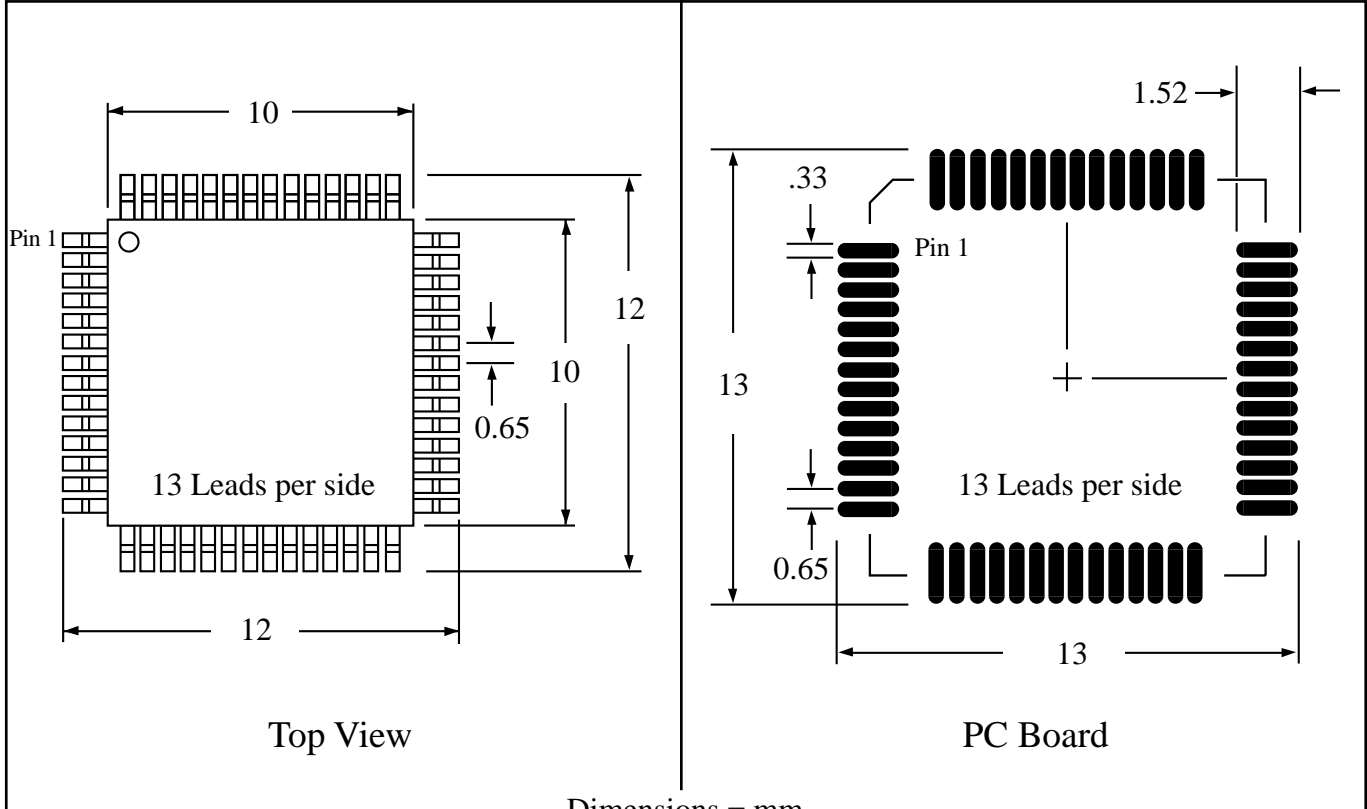

Part # **LQFP52T25-2.0**
 Leads **52** Pitch **0.65mm**
 Body Size **10mmSQ**

Dwg LQ52P6.pdf

TopLine™
 Tel 1-714-898-3830
 info@toplinedummy.com

Dimensions = mm