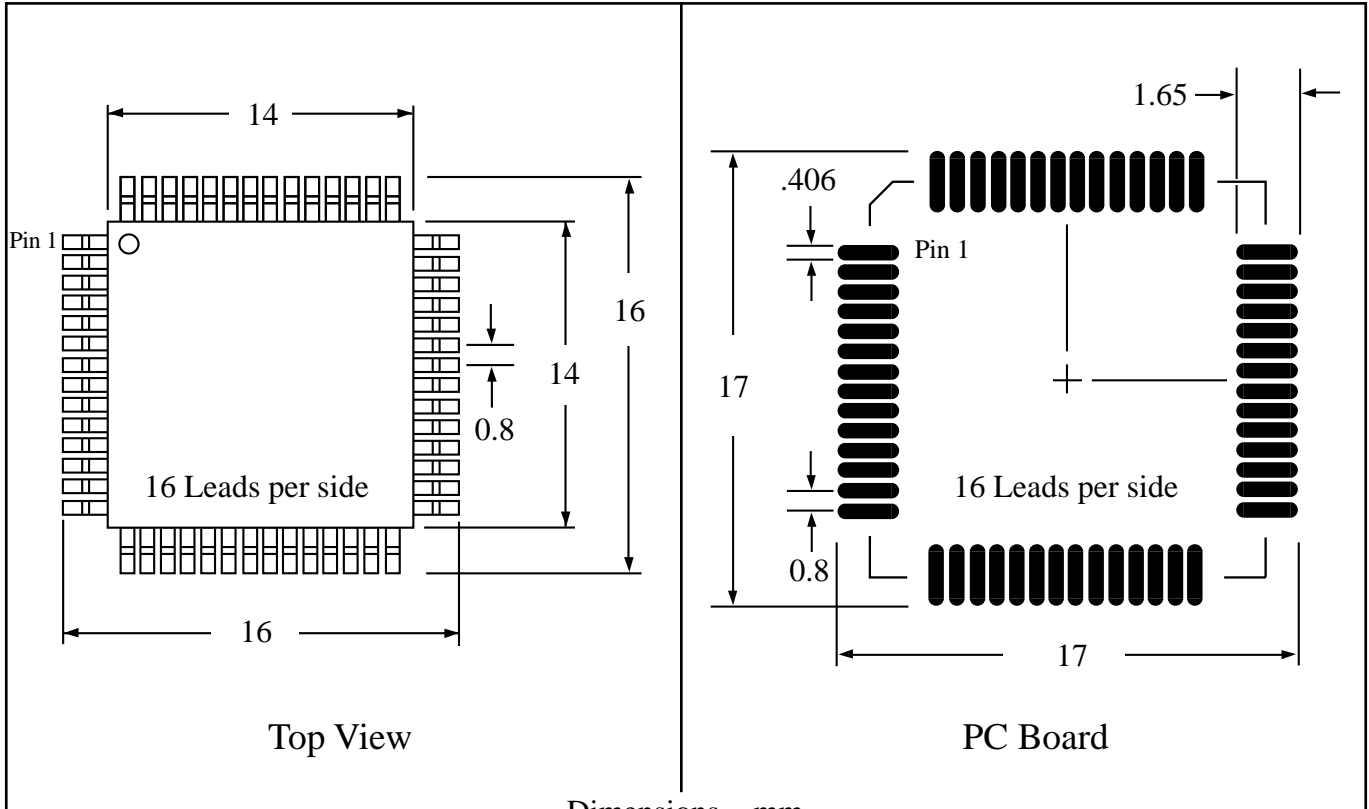

Part # **LQFP64T30-2.0**
 Leads **64** Pitch **0.8mm**
 Body Size **14mmSQ**

Dwg LQ64P8.pdf

TopLineTM

Tel 1-714-898-3830

info@toplinedummy.com

Dimensions = mm