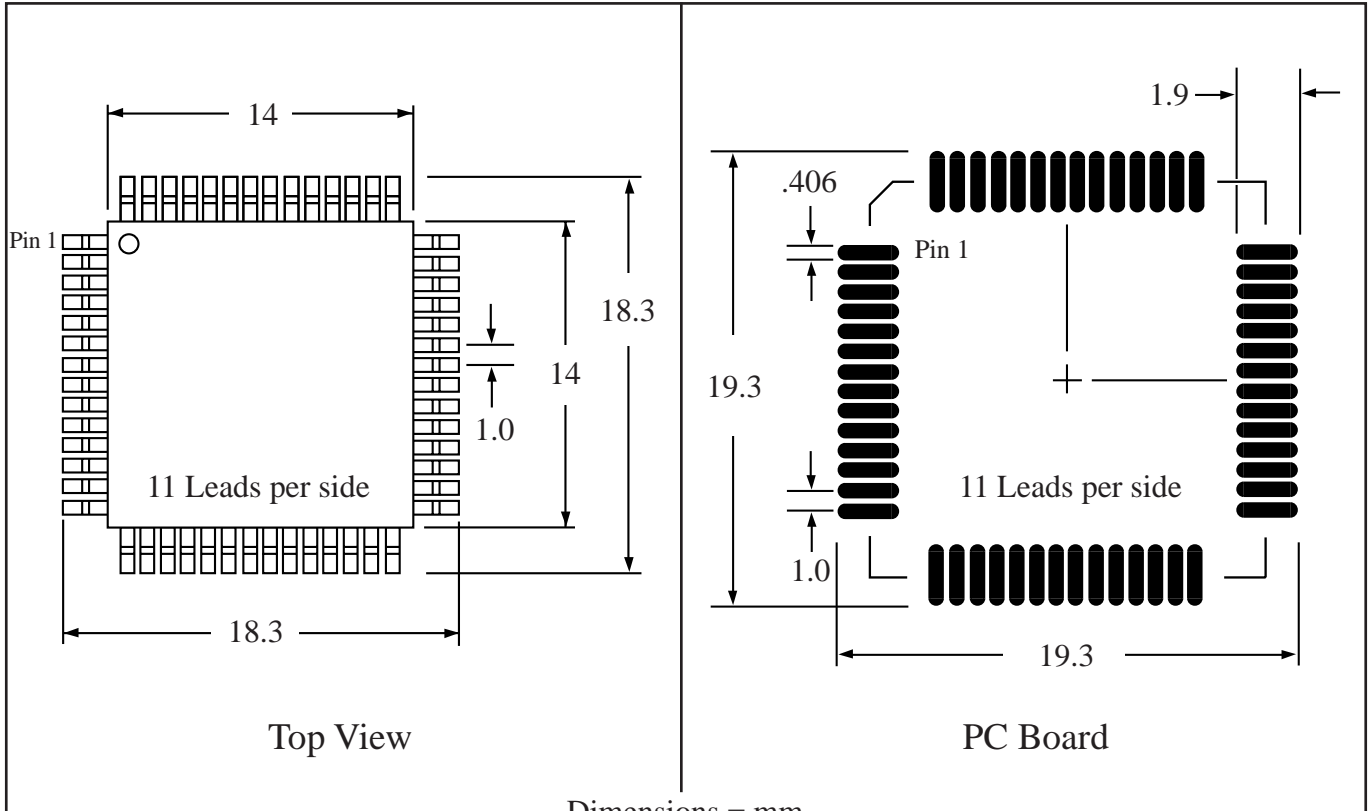

Part # QFP44T40-4.3
 Leads 44 Pitch 1.0mm
 Body Size 14mmSQ

TopLine™
 Tel 1-714-898-3830
 info@topline.tv

Top View

PC Board

Dimensions = mm

Quick View

Side View Detail