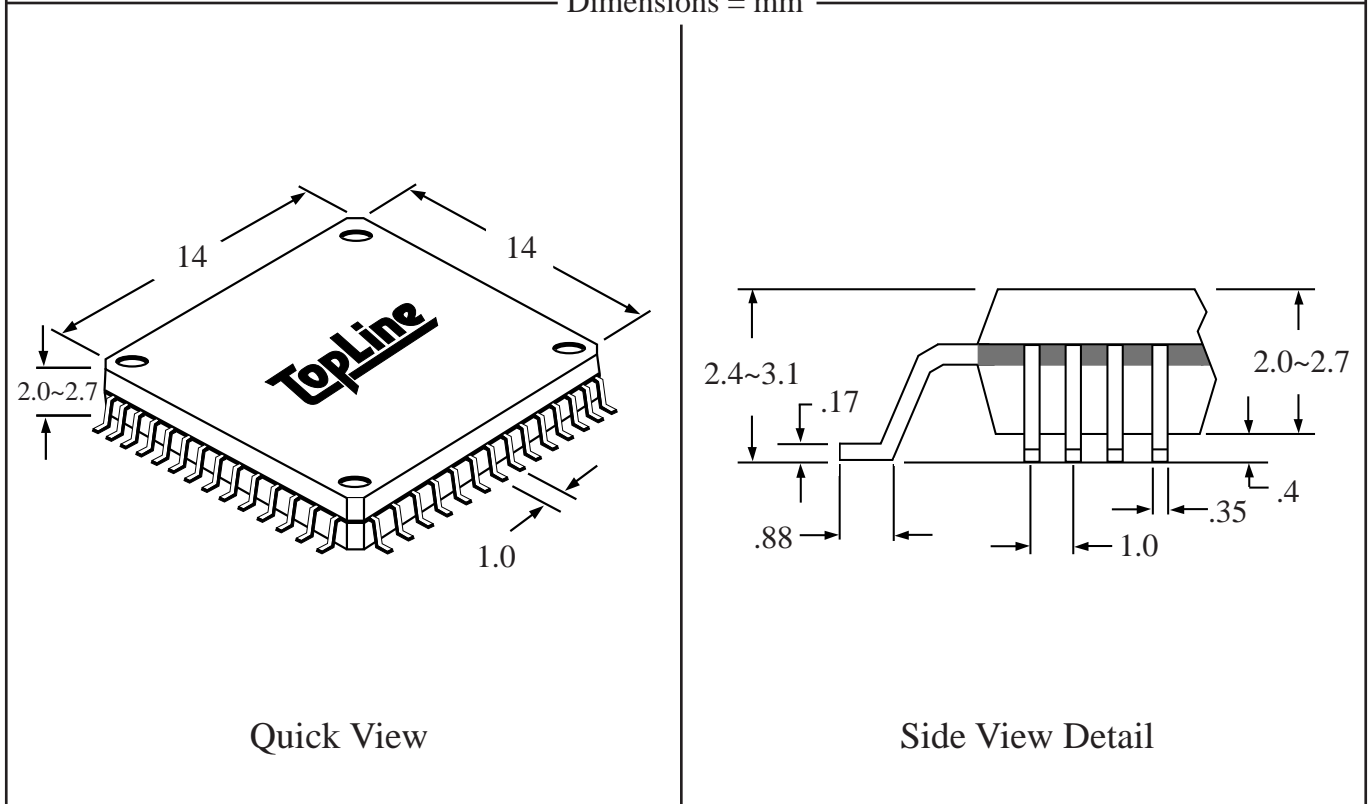

Part # QFP44T40-4.3
 Leads 44 Pitch 1.0mm
 Body Size 14mmSQ

TopLine™
 Tel 1-714-898-3830
 info@topline.tv

Top View

PC Board

Dimensions = mm

Quick View

Side View Detail